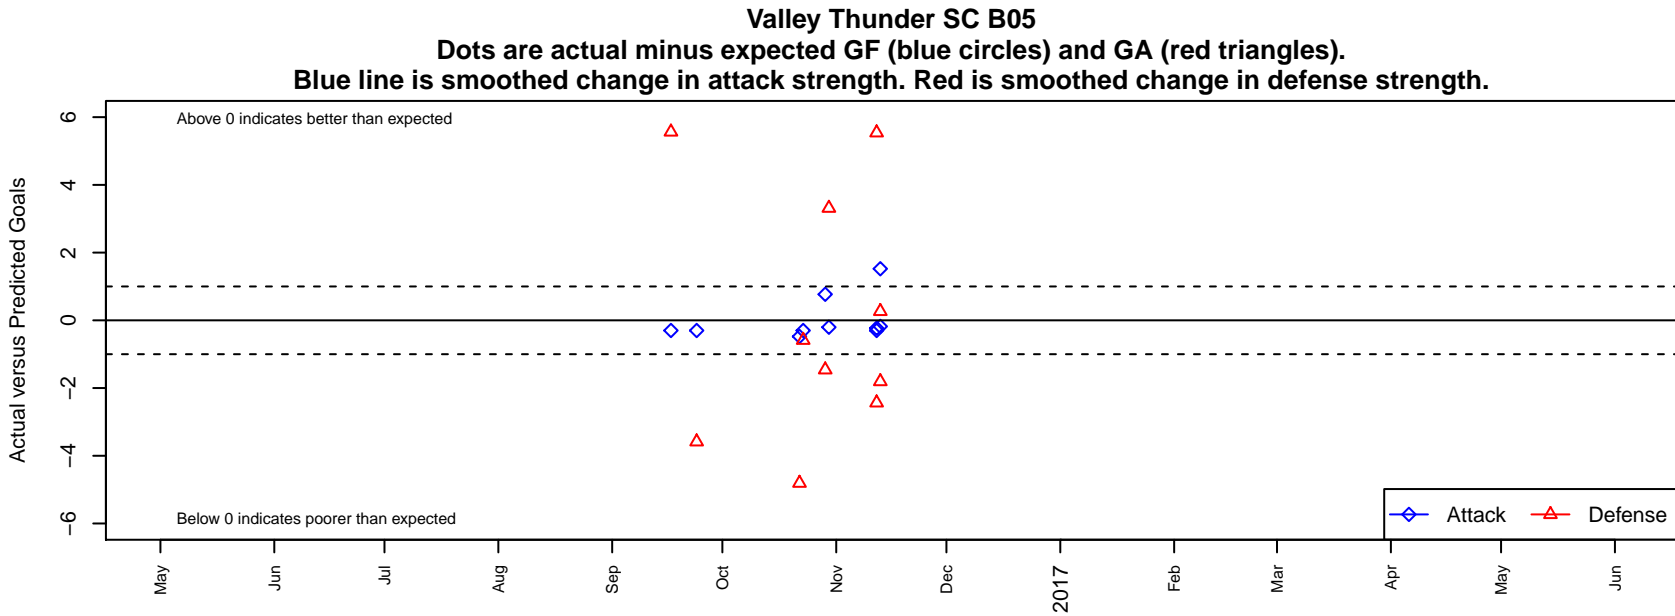

Valley Thunder SC B05

alt names used:
Valley Thunder Soccer Club 05

Venues played:
2016 PSPL–Inland Copa 2 U12

B05 total strength=-28
attack=0.06 defense=0.05
fall league = PSPL–Inland Copa 2 U12

**attack and defense variance (black dot)
relative to other teams
and top 10 in region**

**attack and defense rating
relative to others at age
and all opponents in last 13 months**

**attack and defense rating
relative to others at age
and all opponents in last 13 months**

Performance relative to 13 month average

Performance relative to 13 month average

Distribution of opponents
 Red = Lose zone, Blue = Win zone, Green = Even
 Black line separates win/lose zones

lot. A=Neither has attack advantage, B=Opponent has both attack and defense advantage, C=Opponent has both attack and defense disadvantage, D=Both have